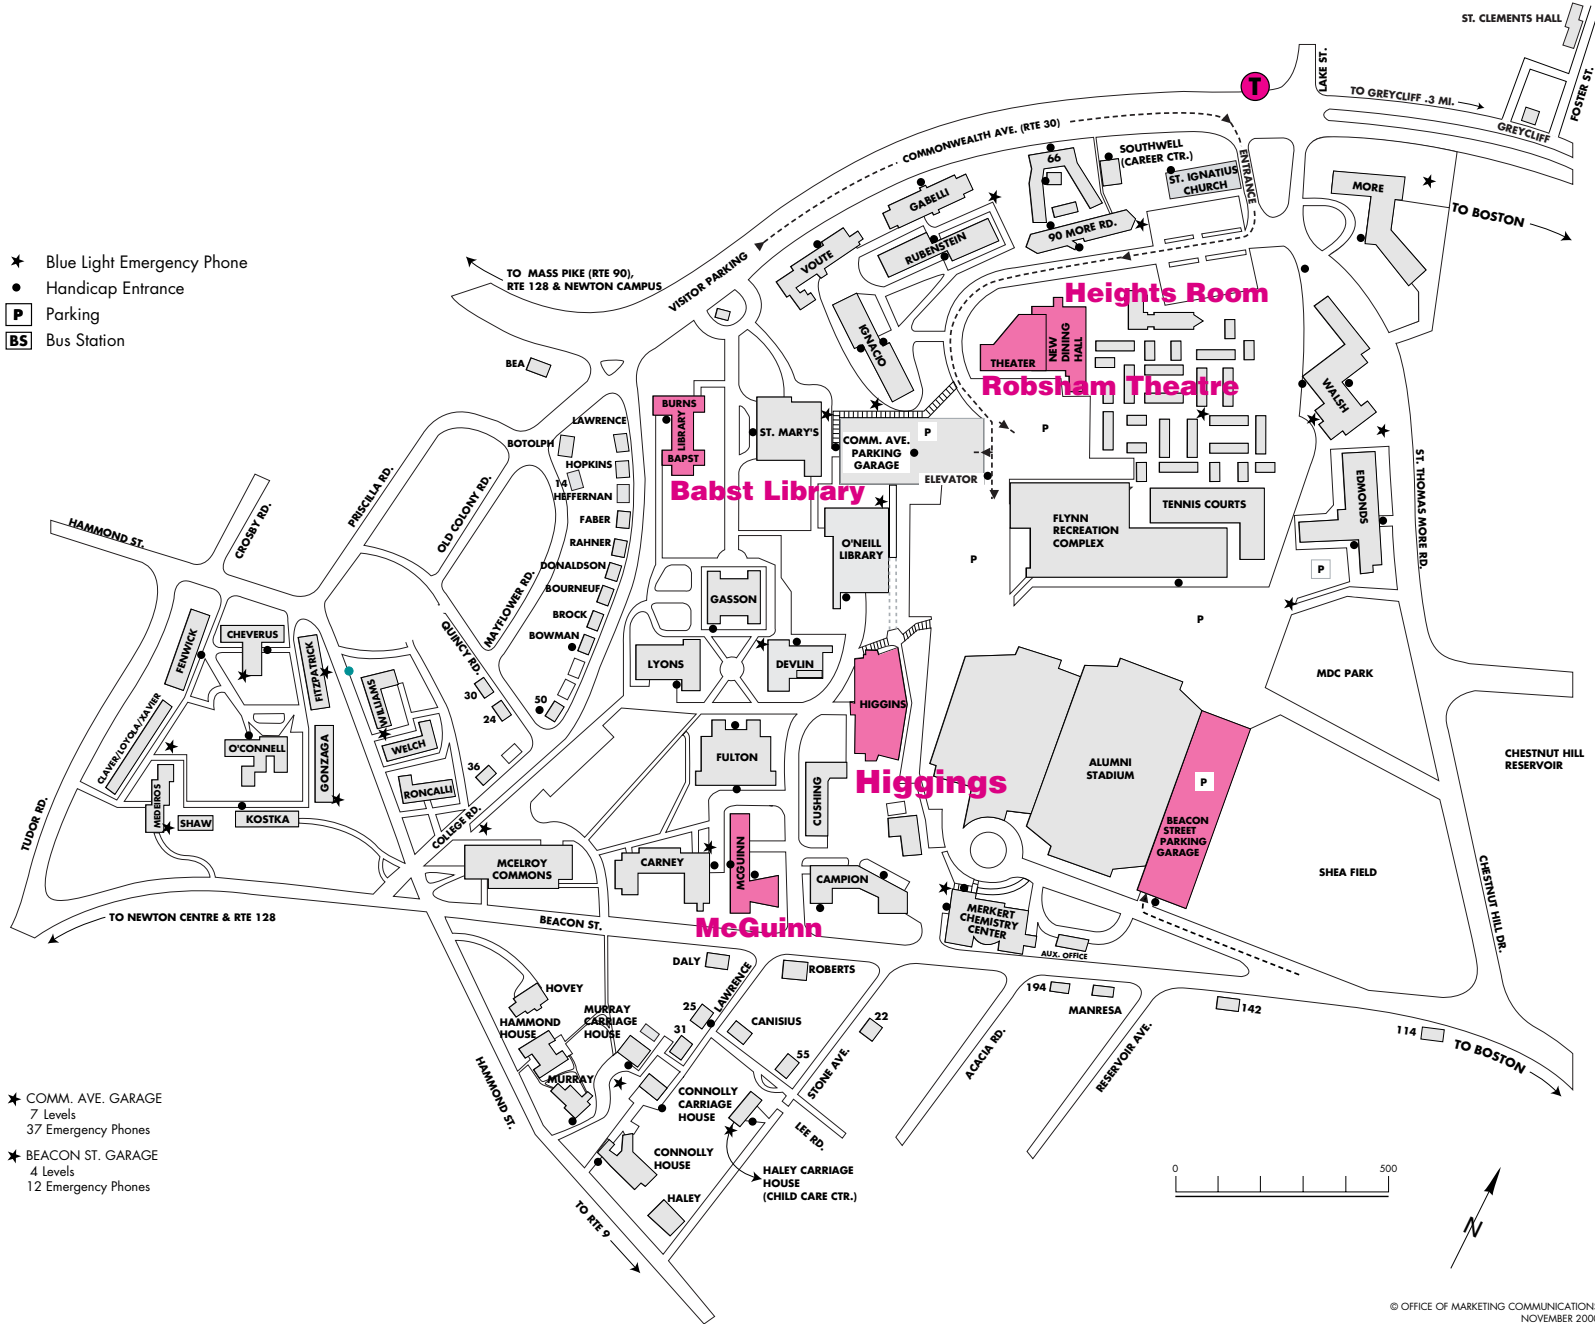

A B C D E

1

2

3

4

- ★ Blue Light Emergency Phone
- Handicap Entrance
- P** Parking
- BS** Bus Station

- ★ COMM. AVE. GARAGE  
7 Levels  
37 Emergency Phones
- ★ BEACON ST. GARAGE  
4 Levels  
12 Emergency Phones